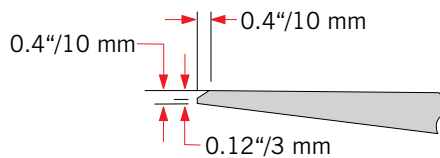

FORK TAPERS, BEVELS AND CHISEL OPTIONS

- Standard Taper
- Full top taper
- Full bottom taper
- Two stage lumber taper

- Polished (optional, please pick)

DIMENSIONS FORK TAPERS, BEVELS AND CHISEL OPTIONS

Standard Taper - No Bevel

Standard Taper - With Bevel

Standard - Full Taper with top or bottom bevel

Chisel Tip

Two stage lumber taper

FURTHER OPTIONS ON REQUEST!