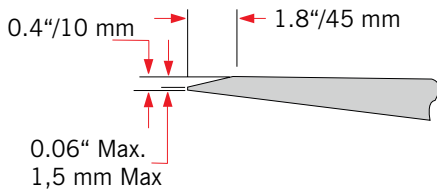

FORK TAPERS, BEVELS AND CHISEL OPTIONS

- Standard Taper
- Full top taper
- Full bottom taper
- Two stage lumber taper

- Polished (optional, please pick)

DIMENSIONS FORK TAPERS, BEVELS AND CHISEL OPTIONS

Standard Taper - No Bevel

Standard Taper - With Bevel

Standard - Full Taper with top or bottom bevel

Chisel Tip

Two stage lumber taper

FURTHER OPTIONS ON REQUEST!