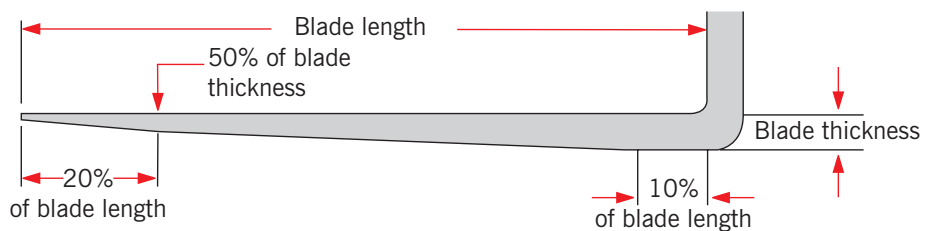

FORK TAPERS, BEVELS AND CHISEL OPTIONS

- Standard Taper
- Full top taper
- Full bottom taper
- Two stage lumber taper

- Polished (optional, please pick)

DIMENSIONS FORK TAPERS, BEVELS AND CHISEL OPTIONS

Standard Taper - No Bevel

Standard Taper - With Bevel

Standard - Full Taper with top or bottom bevel

Chisel Tip

Two stage lumber taper

FURTHER OPTIONS ON REQUEST!