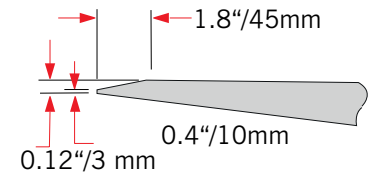

FORK TAPERS, BEVELS AND CHISEL OPTIONS

- Standard Taper
- Full top taper
- Full bottom taper
- Two stage lumber taper

- Polished (optional, please pick)

DIMENSIONS FORK TAPERS, BEVELS AND CHISEL OPTIONS

Standard Taper - No Bevel

Standard Taper - With Bevel

Standard - Full Taper with top or bottom bevel

Chisel Tip

Two stage lumber taper

FURTHER OPTIONS ON REQUEST!