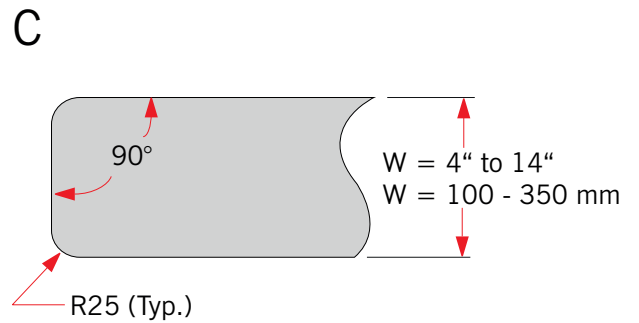

FORK TIPS

□ V tip

Standard tip for forks
up to a width of 8" / 200 mm

□ C tip

Standard tip for forks
from a width of 8" / 200 mm

□ A TIP

Special tip

FORK TIP DIMENSIONS

W
4"/100 mm
5"/125 mm
6"/150 mm
7"/180 mm
C
1.75"/45 mm
2.75"/70 mm
3.75"/95 mm
5"/125 mm

FURTHER OPTIONS ON REQUEST!

Technical information will not be up-dated automatically!