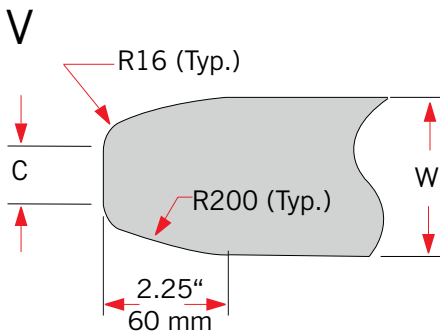

FORK TIPS

□ V tip

Standard tip for forks
up to a width of 8" / 200 mm

□ C tip

Standard tip for forks
from a width of 8" / 200 mm

□ A TIP

Special tip

FORK TIP DIMENSIONS

W
4"/100 mm
5"/125 mm
6"/150 mm
7"/180 mm
C
1.75"/45 mm
2.75"/70 mm
3.75"/95 mm
5"/125 mm

FURTHER OPTIONS ON REQUEST!

Technical information will not be up-dated automatically!