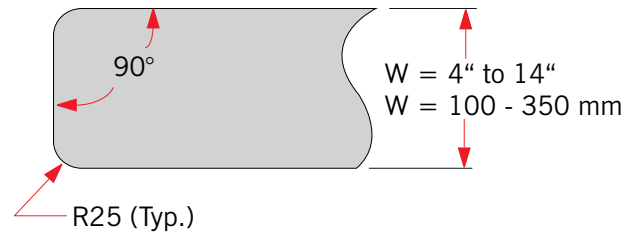

FORK TIPS

□ V tip

Standard tip for forks
up to a width of 8" / 200 mm

□ C tip

Standard tip for forks
from a width of 8" / 200 mm

□ A TIP

Special tip
(optional)

FORK TIP DIMENSIONS

W
4"/100 mm
5"/125 mm
6"/150 mm
7"/180 mm

C
1.75"/45 mm
2.75"/70 mm
3.75"/95 mm
5"/125 mm

C

FURTHER OPTIONS ON REQUEST!

Technical information will not be up-dated automatically!