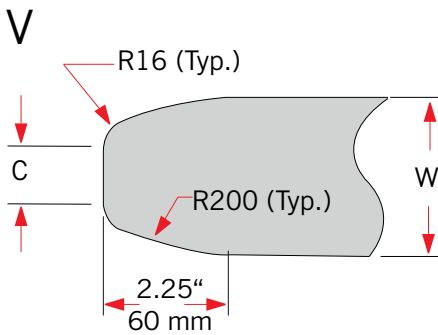

FORK TIPS

□ V tip

Standard tip for forks
up to a width of 8" / 200 mm

□ C tip

Standard tip for forks
from a width of 8" / 200 mm

□ A TIP

Special tip
(optional)

FORK TIP DIMENSIONS

W
4"/100 mm
5"/125 mm
6"/150 mm
7"/180 mm

C
1.75"/45 mm
2.75"/70 mm
3.75"/95 mm
5"/125 mm

C

FURTHER OPTIONS ON REQUEST!

Technical information will not be up-dated automatically!