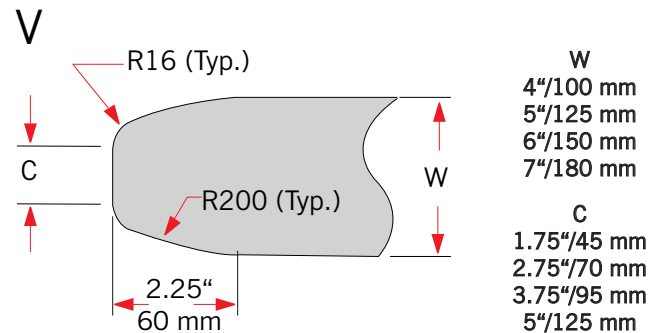

Fork tips

□ F tip

Standard tip for forks with a width of < 4" / 100 mm

□ V tip

Standard tip for forks with a width of \geq 4" / 100 mm or < 8" / 200 mm

□ C tip

Standard tip for forks with a width of \geq 8" / 200 mm

□ A TIP

Special tip (optional)

Fork tip dimensions

Further options on request!

The illustrations only represent the basic principles and do not constitute a contractual entitlement. Technical information will not be updated automatically.