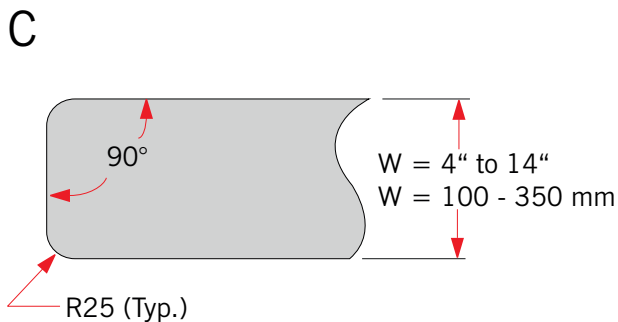

Fork tips

□ F tip

Standard tip for forks with a width of < 4" / 100 mm

□ V tip

Standard tip for forks with a width of \geq 4" / 100 mm or < 8" / 200 mm

□ C tip

Standard tip for forks with a width of \geq 8" / 200 mm

□ A TIP

Special tip (optional)

Fork tip dimensions

Further options on request!

The illustrations only represent the basic principles and do not constitute a contractual entitlement. Technical information will not be updated automatically.