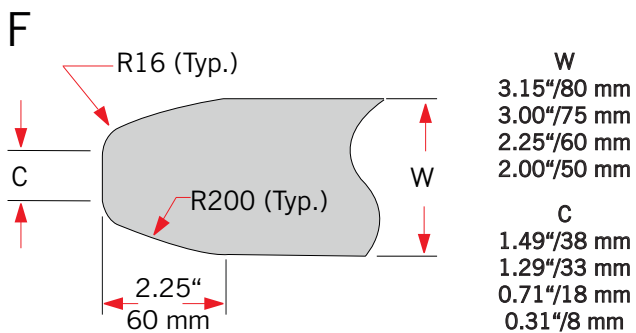

Fork tips

□ F tip

Standard tip for forks with a width of < 4" / 100 mm

□ V tip

Standard tip for forks with a width of \geq 4" / 100 mm or < 8" / 200 mm

□ C tip

Standard tip for forks with a width of \geq 8" / 200 mm

□ A TIP

Special tip (optional)

Fork tip dimensions

Further options on request!

The illustrations only represent the basic principles and do not constitute a contractual entitlement. Technical information will not be updated automatically.