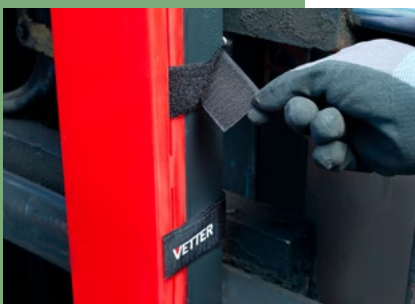

KOALA impact protector

Protect the load

Your benefits

Best protection
for your goods

No damage due to the
inner heel radius of the fork

Protection of
sensitive surfaces

Noise reduction

Collision protection in the fork back

- **KOALA „red“** with two height-adjustable, integrated velcro strips, suitable for long-term application
- **KOALA „black“** with four integrated round magnets, suitable for short-term alternating use

From the field

KOALA-R

KOALA-S

Attach to the lift truck when not in use