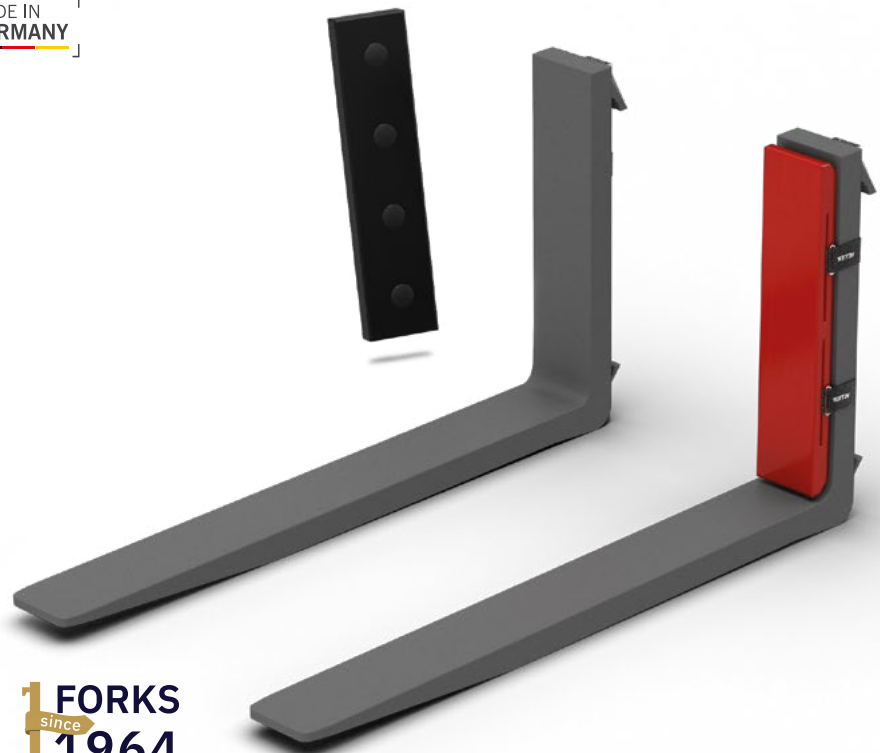

KOALA impact protector

Protect the load

Your benefits

Best protection
for your goods

No damage due to the
inner heel radius of the fork

Protection of
sensitive surfaces

Noise reduction

Collision protection in the fork back

- **KOALA „red“** with two height-adjustable, integrated velcro strips, suitable for long-term application
- **KOALA „black“** with four integrated round magnets, suitable for short-term alternating use

From the field

KOALA-R

KOALA-S

Attach to the lift truck when not in use