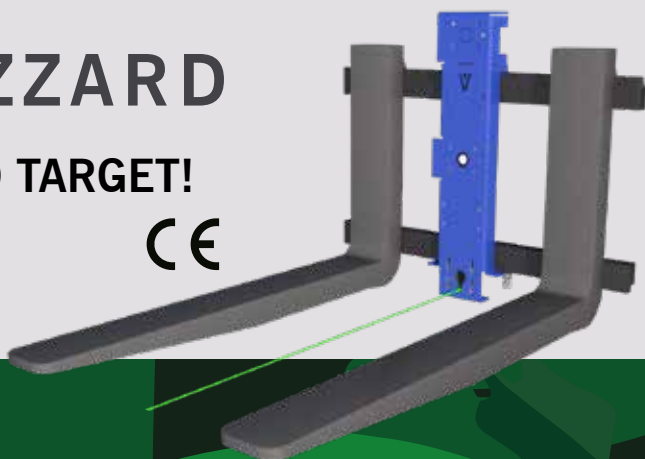

WOW!

The package
for industrial truck
trade & resellers!

AS CLEVER AS SIMPLE!

Effective retrofit solutions for a safe
industrial fork lift truck

Your all-round package

- ▶ CleverHelpers are directly resaleable and ideal as a mail order product
- ▶ Including packaging, operating instructions, CE marking
- ▶ Simple self-assembly by the user
- ▶ Direct shipping in your name on request

For your product range

- ▶ Provision of product information, image material, animations

Expand the range of applications for your products –
Your customer will be satisfied!

CLEVERHELPERS

made by VETTER

 LIZZARD

SEE AND TARGET!

CE

GEKKO 

MAGNETIC
ANTI-SLIP LAYER

ZE  BRA

WARNING BAR

 KOALA

IMPACT PROTECTOR
(magnetic or with velcro stripes)