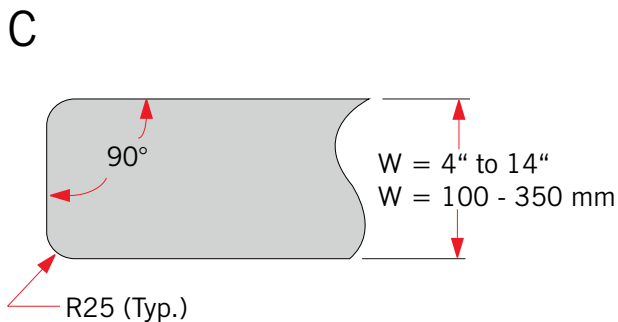

Fork tips

□ F tip

Standard tip for forks with a width of < 4" / 100 mm

□ V tip

Standard tip for forks with a width of $\geq 4"$ / 100 mm or < 8" / 200 mm

□ C tip

Standard tip for forks with a width of $\geq 8"$ / 200 mm

□ A TIP

Special tip (optional)

Fork tip dimensions

Further options on request!

The illustrations only represent the basic principles and do not constitute a contractual entitlement. Technical information will not be updated automatically.