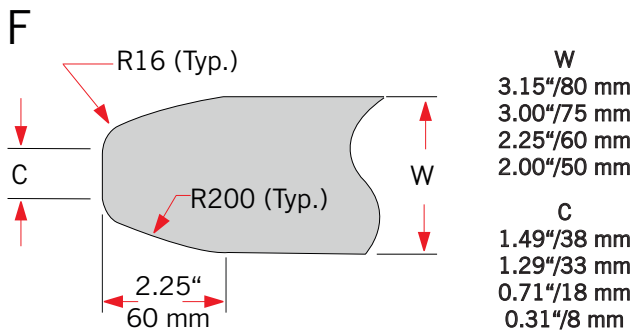

Fork tips

□ F tip

Standard tip for forks with a width of < 4" / 100 mm

□ V tip

Standard tip for forks with a width of $\geq 4"$ / 100 mm or < 8" / 200 mm

□ C tip

Standard tip for forks with a width of $\geq 8"$ / 200 mm

□ A TIP

Special tip (optional)

Fork tip dimensions

Further options on request!

The illustrations only represent the basic principles and do not constitute a contractual entitlement. Technical information will not be updated automatically.