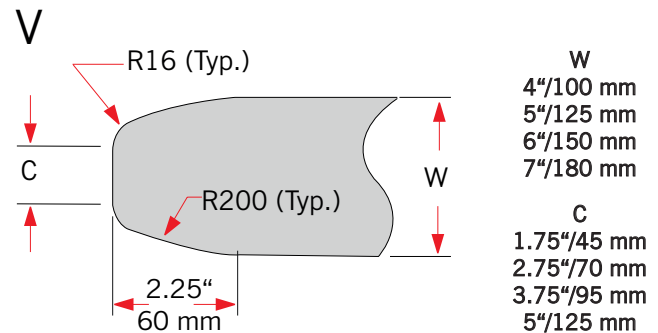

Fork tips

□ F tip

Standard tip for forks with a width of < 4" / 100 mm

□ V tip

Standard tip for forks with a width of $\geq 4"$ / 100 mm or < 8" / 200 mm

□ C tip

Standard tip for forks with a width of $\geq 8"$ / 200 mm

□ A TIP

Special tip (optional)

Fork tip dimensions

Further options on request!

The illustrations only represent the basic principles and do not constitute a contractual entitlement. Technical information will not be updated automatically.